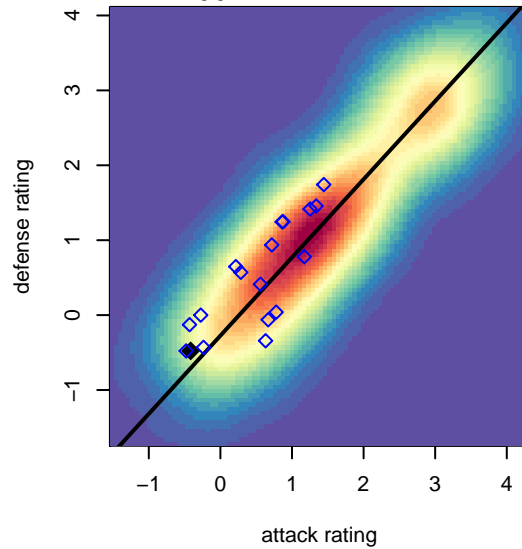

# Crossfire Select Jordan G00

Crossfire Select  
 Redmond, WA  
 G00 total strength=672  
 attack=0.66 defense=0.62  
 fall league = NPSL G14D2  
 spr league = Spr NPSL G14D2

alt names used:  
 Crossfire Select G00 Jordan  
 Crossfire Select G00 Jordan  
 Crossfire Select Jordan G00

Venues played:  
 2014 Crossfire Select Cup GU14 Silver  
 2014 Shoreline Classic GU14  
 2014 Sky River GU14-15  
 2014 NPSL G14D2  
 2014 Spr NPSL G14D2

**Crossfire Select Jordan G00**  
 Dots are actual minus expected GF (blue circles) and GA (red triangles).  
 Blue line is smoothed change in attack strength. Red is smoothed change in defense strength.

**attack and defense variance (black dot)  
relative to other teams  
and top 10 in region**

**attack and defense rating  
relative to others at age  
and all opponents in last 13 months**

**Performance relative to 13 month average**