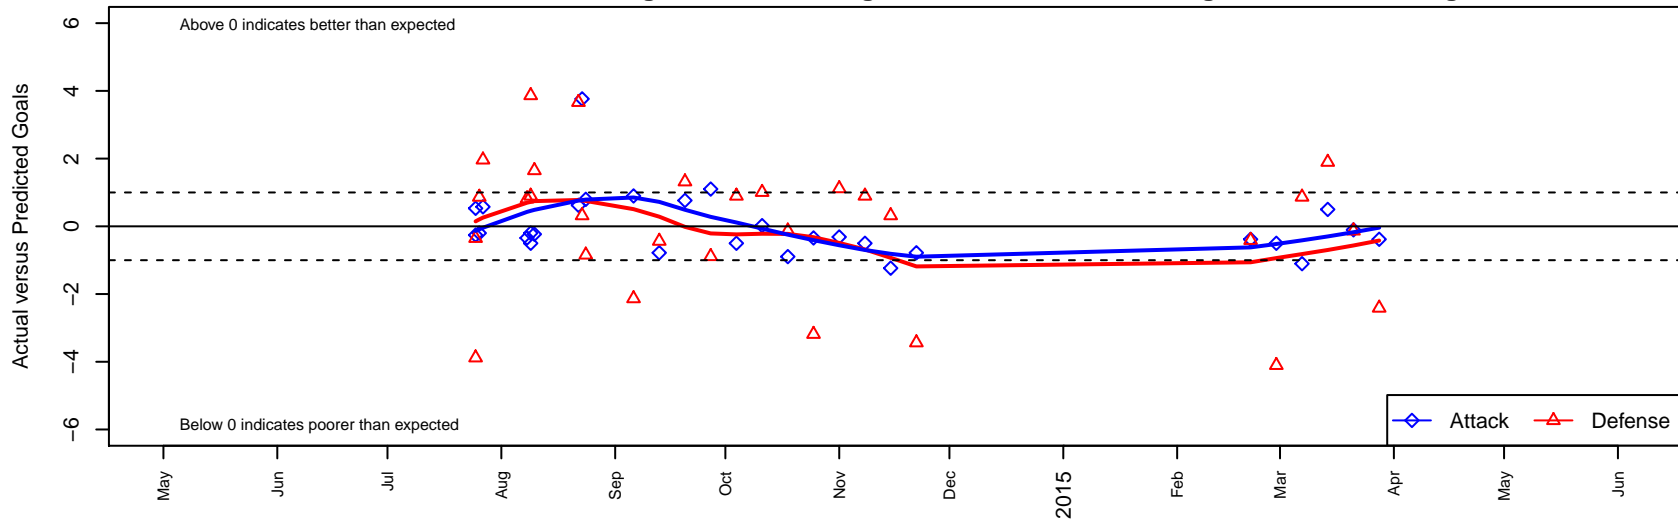

# Crossfire Select Jordan G00

Crossfire Select  
 Redmond, WA  
 G00 total strength=672  
 attack=0.66 defense=0.62  
 fall league = NPSL G14D2  
 spr league = Spr NPSL G14D2

alt names used:  
 Crossfire Select G00 Jordan  
 Crossfire Select G00 Jordan  
 Crossfire Select Jordan G00

Venues played:  
 2014 Crossfire Select Cup GU14 Silver  
 2014 Shoreline Classic GU14  
 2014 Sky River GU14-15  
 2014 NPSL G14D2  
 2014 Spr NPSL G14D2

**Crossfire Select Jordan G00**  
 Dots are actual minus expected GF (blue circles) and GA (red triangles).  
 Blue line is smoothed change in attack strength. Red is smoothed change in defense strength.

**attack and defense variance (black dot)  
relative to other teams  
and top 10 in region**

**attack and defense rating  
relative to others at age  
and all opponents in last 13 months**

**Performance relative to 13 month average**