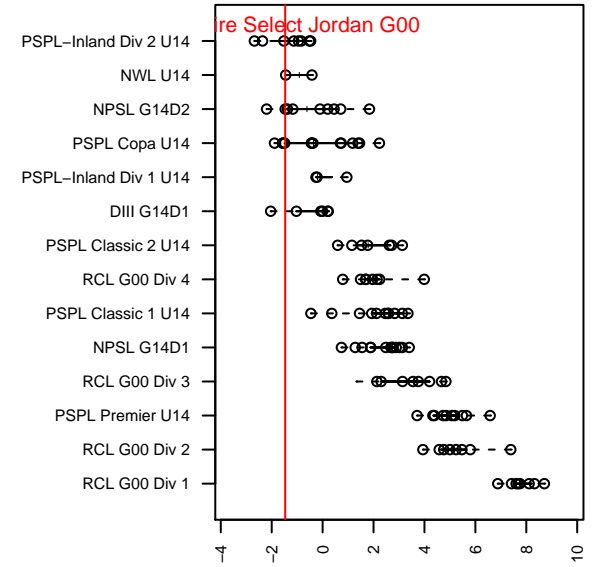

# Crossfire Select Jordan G00

Crossfire Select  
 Redmond, WA  
 G00 total strength=672  
 attack=0.66 defense=0.62  
 fall league = NPSL G14D2  
 spr league = Spr NPSL G14D2

alt names used:  
 Crossfire Select G00 Jordan  
 Crossfire Select G00 Jordan  
 Crossfire Select Jordan G00

Venues played:  
 2014 Crossfire Select Cup GU14 Silver  
 2014 Shoreline Classic GU14  
 2014 Sky River GU14-15  
 2014 NPSL G14D2  
 2014 Spr NPSL G14D2

**Crossfire Select Jordan G00**  
 Dots are actual minus expected GF (blue circles) and GA (red triangles).  
 Blue line is smoothed change in attack strength. Red is smoothed change in defense strength.

**attack and defense variance (black dot)  
relative to other teams  
and top 10 in region**

**attack and defense rating  
relative to others at age  
and all opponents in last 13 months**

**Performance relative to 13 month average**