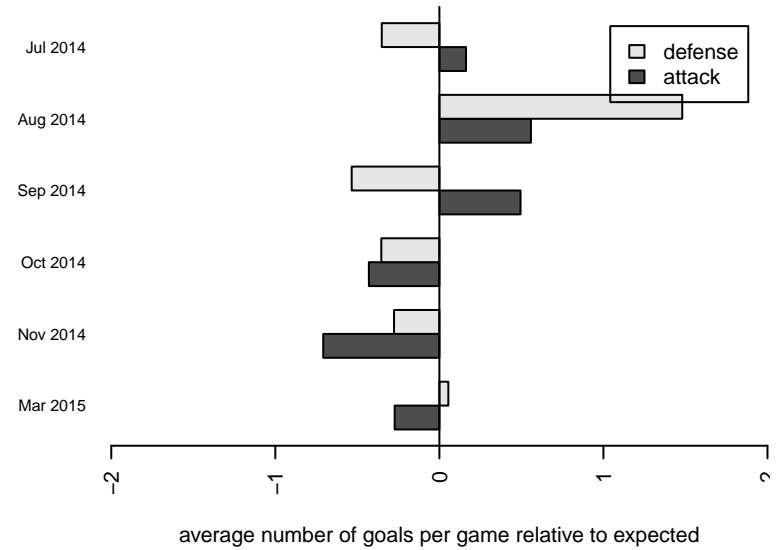

Performance relative to 13 month average