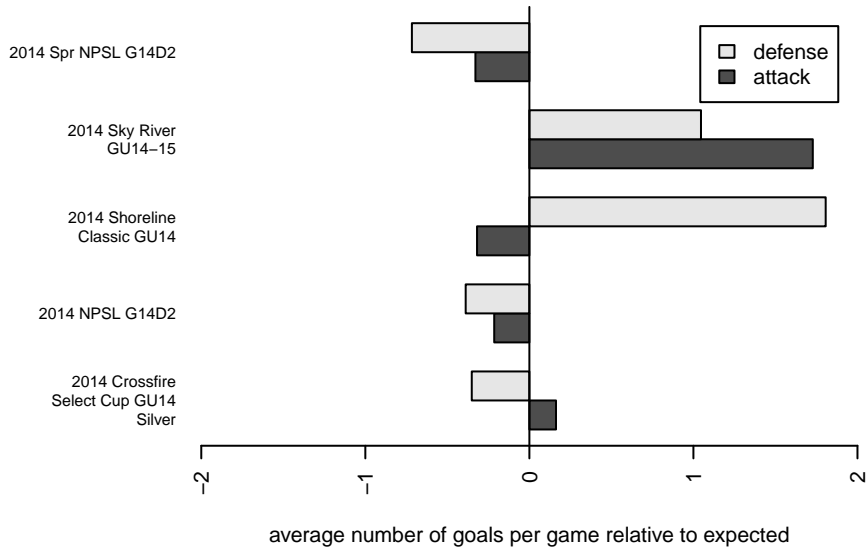

# Crossfire Select Jordan G00

Crossfire Select  
 Redmond, WA  
 G00 total strength=672  
 attack=0.66 defense=0.62  
 fall league = NPSL G14D2  
 spr league = Spr NPSL G14D2

alt names used:  
 Crossfire Select G00 Jordan  
 Crossfire Select G00 Jordan  
 Crossfire Select Jordan G00

Venues played:  
 2014 Crossfire Select Cup GU14 Silver  
 2014 Shoreline Classic GU14  
 2014 Sky River GU14-15  
 2014 NPSL G14D2  
 2014 Spr NPSL G14D2

**Crossfire Select Jordan G00**  
 Dots are actual minus expected GF (blue circles) and GA (red triangles).  
 Blue line is smoothed change in attack strength. Red is smoothed change in defense strength.

**attack and defense variance (black dot)  
relative to other teams  
and top 10 in region**

**attack and defense rating  
relative to others at age  
and all opponents in last 13 months**

**Performance relative to 13 month average**