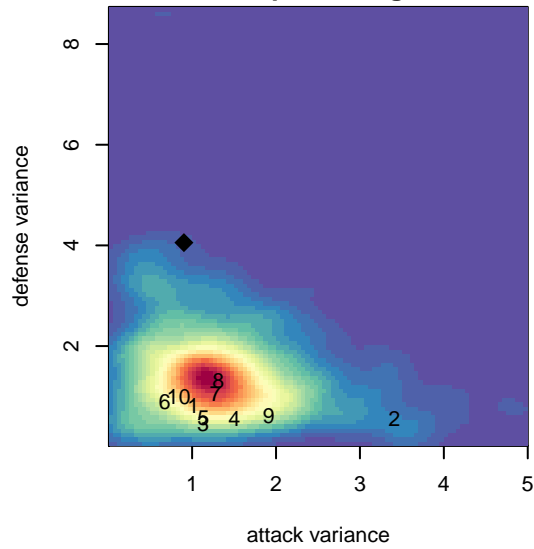

# Crossfire Select Jordan G00

Crossfire Select  
 Redmond, WA  
 G00 total strength=672  
 attack=0.66 defense=0.62  
 fall league = NPSL G14D2  
 spr league = Spr NPSL G14D2

alt names used:  
 Crossfire Select G00 Jordan  
 Crossfire Select G00 Jordan  
 Crossfire Select Jordan G00

Venues played:  
 2014 Crossfire Select Cup GU14 Silver  
 2014 Shoreline Classic GU14  
 2014 Sky River GU14-15  
 2014 NPSL G14D2  
 2014 Spr NPSL G14D2

**Crossfire Select Jordan G00**  
 Dots are actual minus expected GF (blue circles) and GA (red triangles).  
 Blue line is smoothed change in attack strength. Red is smoothed change in defense strength.

**attack and defense variance (black dot)  
relative to other teams  
and top 10 in region**

**attack and defense rating  
relative to others at age  
and all opponents in last 13 months**

**Performance relative to 13 month average**